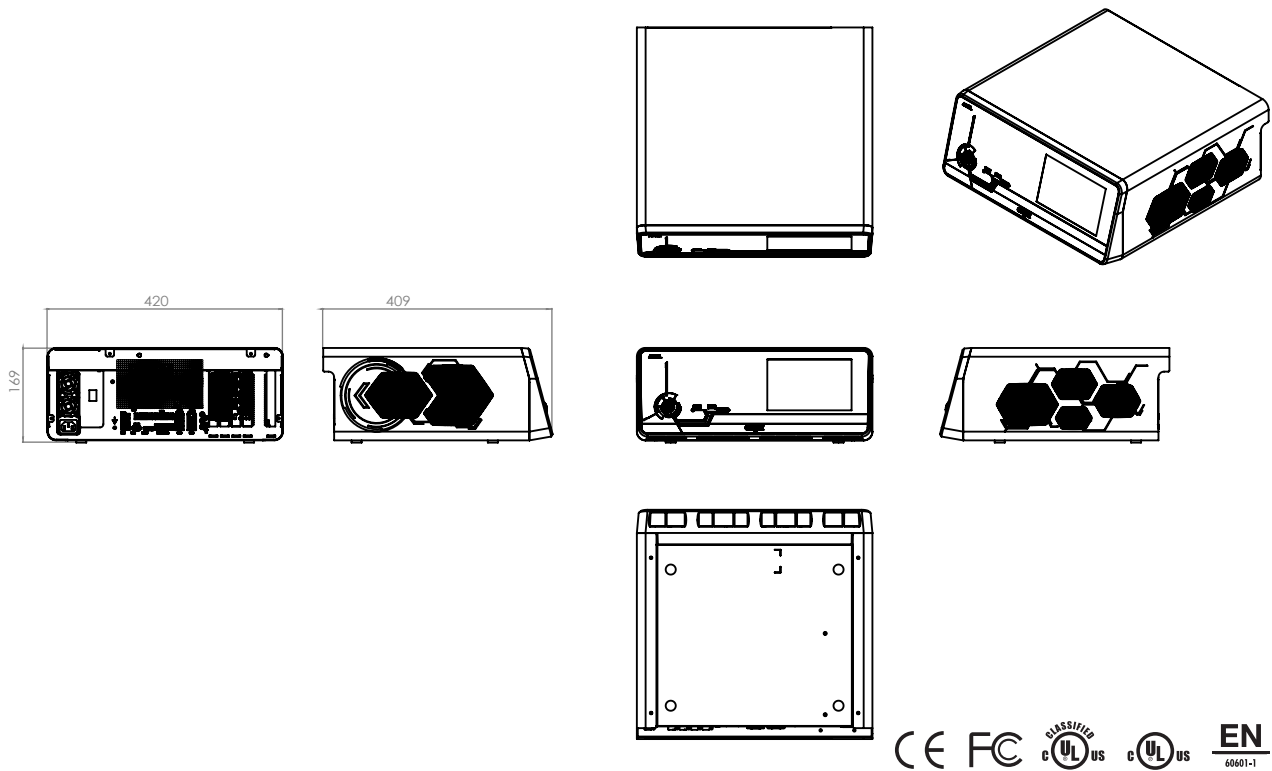

Dual GPU card Medical AI Edge PC with Intel 12th Gen Core i9 CPU

Dimension / Unit: mm

Ordering Information

- ACCEL-VM1000-N1-A1-1010
  Medical PC.i9-12900E.700W PSU, White
- ACCEL-VM1000-N1-A2-1010
  Medical PC.i9-12900E.7" Panel.700W PSU.P-Cap, White
- ACCEL-VM1000-N1-A3-1010
  Medical PC.i9-12900E.1500W PSU, White
- ACCEL-VM1000-N1-A4-1010
  Medical PC.i9-12900E.7" Panel.1500W PSU.P-Cap , White
- ACCEL-VM1000-N2-A1-1010
  Medical PC.i7-12700E.700W PSU, White
- ACCEL-VM1000-N2-A2-1010
  Medical PC.i7-12700E.7" Panel.700W PSU.P-Cap, White
- ACCEL-VM1000-N2-A3-1010
  Medical PC.i7-12700E.1500W PSU, White
- ACCEL-VM1000-N2-A4-1010
  Medical PC.i7-12700E.7" Panel.1500W PSU.P-Cap, White

Optional Accessories

- 9686A60000
  (AOH)(TF)Graphics Card.NVIDIA Quadro RTXA6000.48GB.
  GDDR6.PCI-E 4.0*16.DP 1.4.NVIDIA.RTX A6000
- 9686A50000
  (AOH)(TF)Graphics Card.NVIDIA Quadro RTXA5000.24GB.
  GDDR6.PCI-E 4.0*16.DP 1.4.NVIDIA.RTX A5000
- OPM-C20W-A7
  WLAN Kit.802.11ax(Wi-Fi 6E).w/BT 5.3.dual ext. antenna.
  Intel.AX210.NGWGIE.vPro.for ACCEL-VM1000
- A10-SPK-A1
  5W Internal Speaker kit.for ACCEL-VM1000