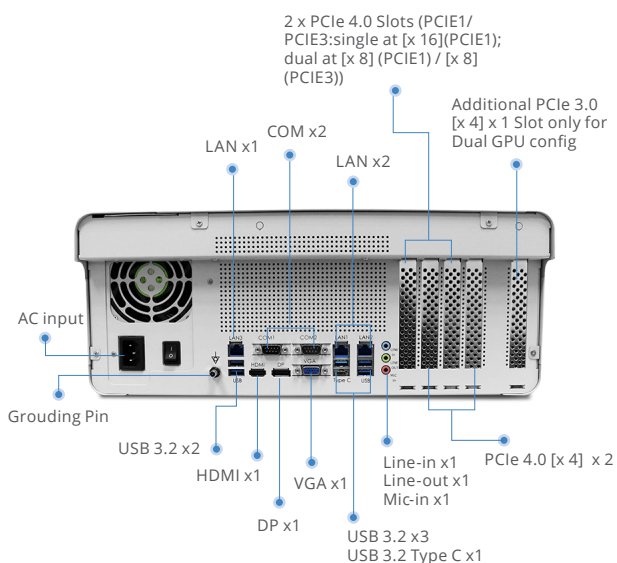

# ACCEL-VM1000

Dual GPU card Medical AI Edge PC with Intel 12th Gen Core i9 CPU

## Features

- Intel® Core™ i9-12900E Processor 30M Cache, up to 5.00 GHz
- Support 4 x DDR4 3200 288 pin Long-DIMM up to 128GB
- Optional 7" Front Screen with P-Cap Touch
- Support front dual USB 3.0
- Support GPIO and Remote Power Switch design for embedded use
- Support Dual Nvidia RTX A6000 cards and additional capture card installation
- Support 4 x PCIe Gen4 Slots for high end graphic card and capture card integration
- Support Medical Grade 1500W PSU for Dual GPU Card and 700W PSU for Single GPU card

### I/O

USB	USB 3.2 Gen 2 Type A x 5, USB Gen 2 20G Type C x 1
Ethernet	GigaLAN x 1, 2.5G LAN x 2
Video Out	HDMI 2.0 x 1, DP 1.4 x 1, VGA x 1
Audio	Line-in x 1, Mic-in x 1, Line-out x 1
Series Ports	RS232 x 2
Function I/O	Remote power switch x 1 (Optional) Grounding pin x 1
Power	AC input
Front I/O	USB 3.0 x 2, Power Button x 1
Expansion I/O	2 x PCIe Gen4 Slots (PCIe1/PCIe3:single at x16(PCIe1); dual at x8 (PCIe1) / x8 (PCIe3)) with x16 connector PCIe [x 4] x 2 M.2 2230 E Key x 1 M.2 2280 M Key [PCIe x 4] x 1