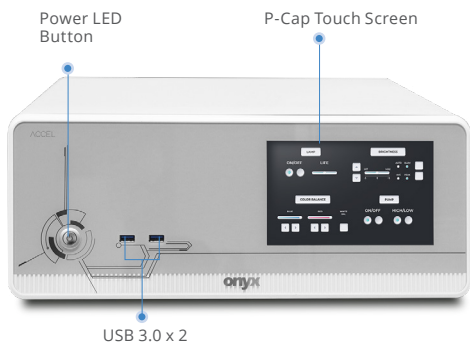

# ACCEL-VM1000

Dual GPU card Medical AI Edge PC with Intel 12th Gen Core i9 CPU

## Features

- Intel® Core™ i9-12900E Processor 30M Cache, up to 5.00 GHz
- Support 4 x DDR4 3200 288 pin Long-DIMM up to 128GB
- Optional 7" Front Screen with P-Cap Touch
- Support front dual USB 3.0
- Support GPIO and Remote Power Switch design for embedded use
- Support Dual Nvidia RTX A6000 cards and additional capture card installation
- Support 4 x PCIe Gen4 Slots for high end graphic card and capture card integration
- Support Medical Grade 1500W PSU for Dual GPU Card and 700W PSU for Single GPU card