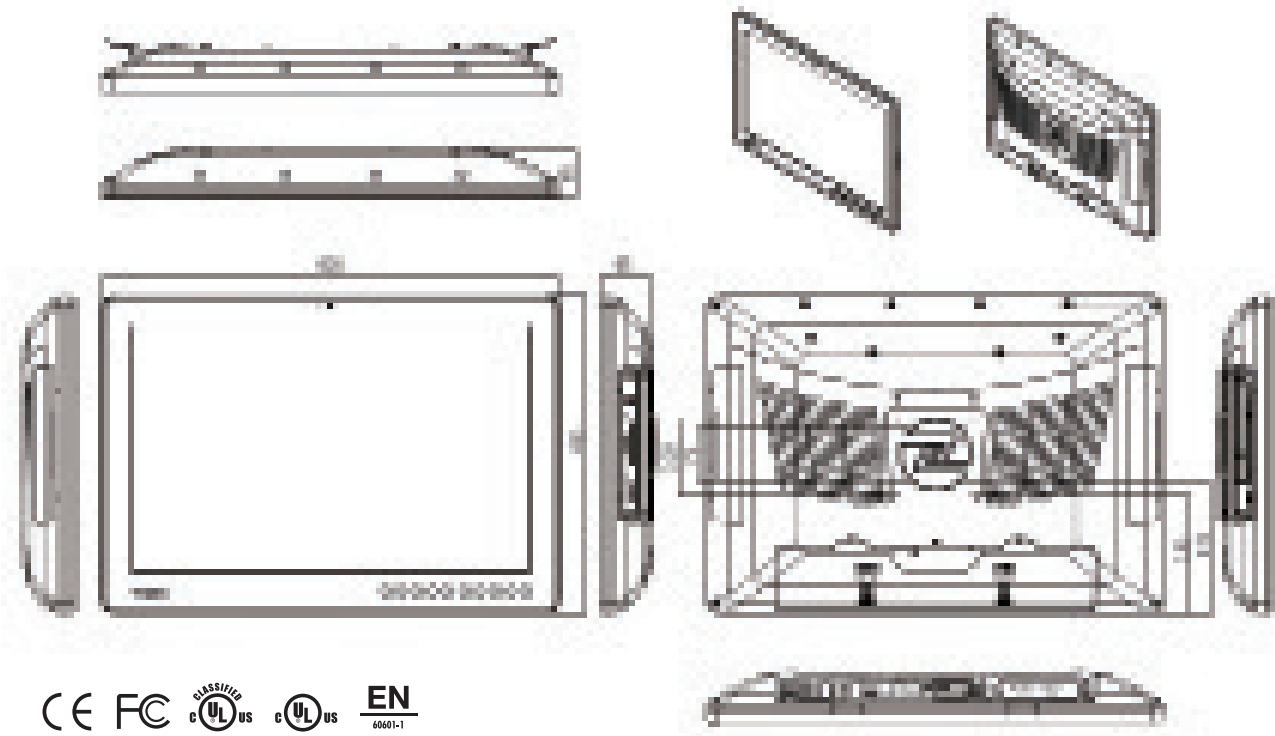

24" Fanless i5 Medical AIO

Dimension / Unit: mm

Ordering Information

- » MATE-2401ST-A1-1010
  Medical Panel PC, 24" LCD, Intel i3-4330TE, 4GB RAM, DC 12~24V, PCT
- » MATE-2401ST-A2-1010
  Medical Panel PC, 24" LCD, Intel Pentium G3320TE, 4GB RAM, DC 12~24V, PCT
- » MATE-2401ST-A3-1010
  Medical Panel PC, 24" LCD, Intel Celeron G1820TE, 4GB RAM, DC 12~24V, PCT

Optional Accessories

» 1255301301 Medical Power Adapter, 130W, 24V » OPM-C06W-A6 WLAN Kit, IEEE 802.11a/b/g/n + Bluetooth 4.0LE/3.0HS/2.1EDR » OPM-S01R-A3 RFID Reader.ISO 14443A/B.15693 » OPM-S01B-A3 2D Barcode Scanner » OPM-C02C-A1 Two Isolated RS-232 & One Isolated USB2.0 PCIe Card » OPM-C02C-A2 Two Isolated RS-232 PCIe Card	» OPM-S01O-A3 RFID Reader.ISO 14443A/B.15693 & 2D Barcode Scanner » OPM-T012-A1 Two RS-232 Kit » OPM-R01X-A1 PCI Express[x1] Riser Kit » OPM-T006-A2 Smart Card Reader kit » OPM-T013-A2 Slim Slot-in DVD-RW Drive