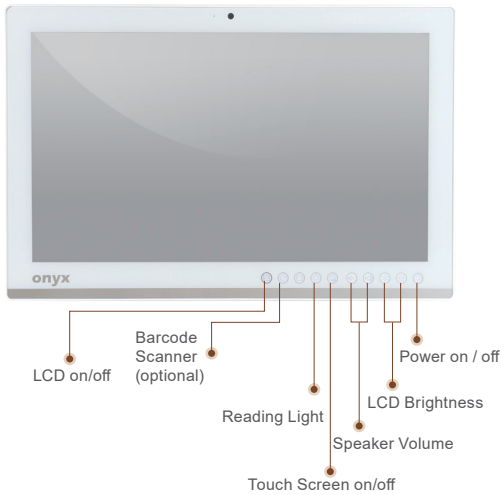

MATE-2401

24" Fanless i5 Medical AIO

Features

- Intel® Core™ i3-4330TE Dual Core 2.4GHz Processor
- Intel® H81 Chipset
- Supports Dual Channel DDR3 SODIMM up to 16GB
- 24" 1920x1200 300 nits IPS LCD with LED Backlight
- Capacitive Multi-Touch Screen
- High Speed USB 3.0 Ports
- +12V to +24V Wide Range DC Input
- Fanless Design for Robust Environment
- PCI-Express x [1] (optional)
- RS-232 x 2 (optional)
- White Color ID Design

Display

Size	24" IPS LCD
Resolution	1920 x 1200
Max. Colors	16.7M
Luminance	300 nits
View Angle	178°(H)/178°(V)
Contrast Ratio	1000:1
Back Light Life Time	30,000 Hours
Touch Screen	Capacitive Multi-Touch

I/O

USB	USB 2.0 x 2, USB 3.0 x 2
Serial Port	RS-232 x 2 (optional)
Ethernet	Gigabit LAN x 2
Video Out	Display Port x 1 (Supports resolution up to 3840 x 2160), HDMI x 1(Supports resolution up to 3840 x 2160)
Audio	Mic-in, Line-out