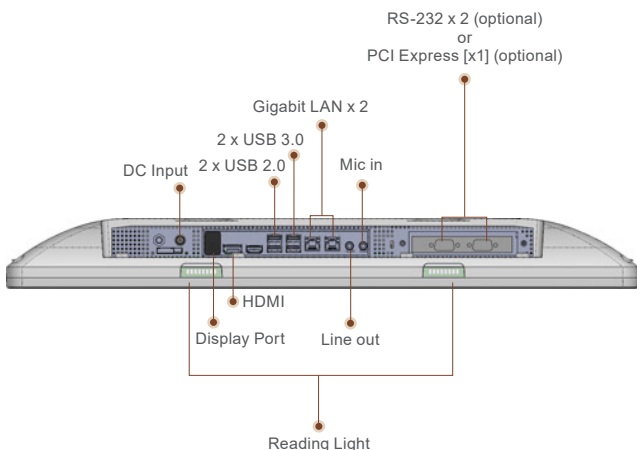

MATE-2401

24" Fanless i5 Medical AIO

Features

- Intel® Core™ i3-4330TE Dual Core 2.4GHz Processor
- Intel® H81 Chipset
- Supports Dual Channel DDR3 SODIMM up to 16GB
- 24" 1920x1200 300 nits IPS LCD with LED Backlight
- Capacitive Multi-Touch Screen
- High Speed USB 3.0 Ports
- +12V to +24V Wide Range DC Input
- Fanless Design for Robust Environment
- PCI-Express x [1] (optional)
- RS-232 x 2 (optional)
- White Color ID Design

Display

Size	24" IPS LCD
Resolution	1920 x 1200
Max. Colors	16.7M
Luminance	300 nits
View Angle	178°(H)/178°(V)
Contrast Ratio	1000:1
Back Light Life Time	30,000 Hours
Touch Screen	Capacitive Multi-Touch

I/O

USB	USB 2.0 x 2, USB 3.0 x 2
Serial Port	RS-232 x 2 (optional)
Ethernet	Gigabit LAN x 2
Video Out	Display Port x 1 (Supports resolution up to 3840 x 2160), HDMI x 1(Supports resolution up to 3840 x 2160)
Audio	Mic-in, Line-out

Mechanical and Environmental

Operating Temperature	0°C ~ 35°C(32°F ~ 95°F)
Storage Temperature	-20°C ~ 60°C(-4°F ~ 140°F)
Mounting VESA	75/100 mm
Degree of Protection	Front Panel IP65 ; Whole unit: IPx1
Net Weight	9.7kg (21.4lb)
Package Dimension (W x D x H)	790 x 220 x 550mm
Certification	CE, FCC Class B Passed 18,cULus Mark/UL+VTC Report+ISO 14971(CAN/CSA-C22.2NOo.60601-1-08; ANSI/AAMI ES60601-1:2005, EC 60601-1-1:2005, EN 60601-1:2006 ISO 14971)022 / EN55024 15 Class B