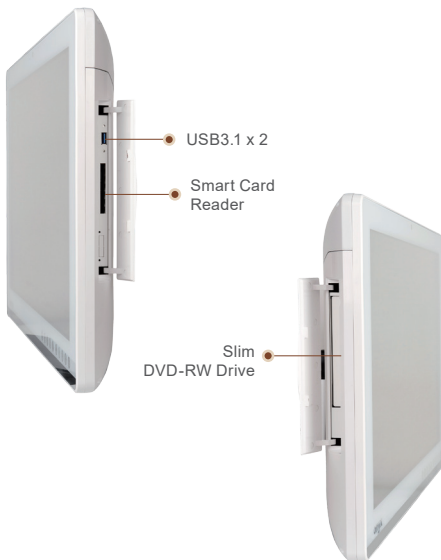

MATE-2401

24" Fanless i5 Medical AIO

Features

- Intel® Core™ i3-4330TE Dual Core 2.4GHz Processor
- Intel® H81 Chipset
- Supports Dual Channel DDR3 SODIMM up to 16GB
- 24" 1920x1200 300 nits IPS LCD with LED Backlight
- Capacitive Multi-Touch Screen
- High Speed USB 3.0 Ports
- +12V to +24V Wide Range DC Input
- Fanless Design for Robust Environment
- PCI-Express x [1] (optional)
- RS-232 x 2 (optional)
- White Color ID Design

Display

Size	24" IPS LCD
Resolution	1920 x 1200
Max. Colors	16.7M
Luminance	300 nits
View Angle	178°(H)/178°(V)
Contrast Ratio	1000:1
Back Light Life Time	30,000 Hours
Touch Screen	Capacitive Multi-Touch

I/O

USB	USB 2.0 x 2, USB 3.0 x 2
Serial Port	RS-232 x 2 (optional)
Ethernet	Gigabit LAN x 2
Video Out	Display Port x 1 (Supports resolution up to 3840 x 2160), HDMI x 1(Supports resolution up to 3840 x 2160)
Audio	Mic-in, Line-out

Mechanical and Environmental

Operating Temperature	0°C ~ 35°C(32°F ~ 95°F)
Storage Temperature	-20°C ~ 60°C(-4°F ~ 140°F)
Mounting VESA	75/100 mm
Degree of Protection	Front Panel IP65 ; Whole unit: IPx1
Net Weight	9.7kg (21.4lb)
Package Dimension (W x D x H)	790 x 220 x 550mm
Certification	CE, FCC Class B Passed 18,cULus Mark/UL+VTC Report+ISO 14971(CAN/CSA-C22.2NOo.60601-1-08; ANSI/AAMI ES60601-1:2005, EC 60601-1-1:2005, EN 60601-1:2006 ISO 14971)022 / EN55024 15 Class B