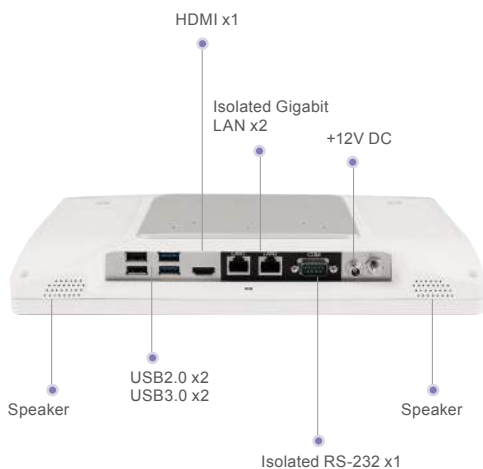

## Mobile Application Computer

**Venus-123**

11.6" Fanless 6th Generation Core i5 Mobile Computer

**Features**

- Intel® 6th Generation Core i5-6300U 3.0GHz Dual Core
- 11.6" 250-nit WXGA LCD
- Supports Non-ECC DDR4 SODIMM up to 16GB
- Capacitive Multi-Touch Screen / 5-Wire Resistive Touch Screen
- Easy Cleaning Flat Screen
- 5 Programmable Smart Function Keys
- LAN/COM Medical Isolation
- Trusted Platform Module 2.0
- Remote Management: Intel Active Management Technology
- +12V DC Input
- Dual 32.7Wh Backup Batteries

**Specifications****Main Specifications**

Processor	Intel® 6th Generation Core i5-6300U 3.0GHz Dual Core
System Memory	Non-ECC DDR4 SODIMM up to 16GB
Storage Disk Drive	M.2 Solid State Disk Drive x1
OS Support	Windows 7, Window 8.1, Window 10, Linux
Wireless Communication	802.11ac/a/b/g/n, Bluetooth V4.1
Function Key	Power On/Off, Speaker Volume Up/Down, LCD Brightness Up/Down
Power Requirement	+12V DC, Dual 32.7Wh Backup Batteries
Speaker	2W x2
Security	Trusted Platform Module 2.0, RFID Reader(optional)

**Display**

Display Size	11.6" LCD
Max. Resolution	1366 x 768
Luminance(cd/m2)(TYP)	250 nits
Max. Colors	16.7 M
Viewing Angle	90°(H)/50°(V)
Contrast Ratio	500:1
Back Light Life Time	15,000 hours
Touch Screen	5-Wire Resistive / Capacitive Multi-Touch

**I/O**

USB	USB 2.0 x2, USB 3.0 x2
Serial Port	Isolated RS-232 x1
Ethernet	Isolated Gigabit LAN x 2
Vedio Out	HDMI x 1

**Mechanical and Environmental**

Power Consumption	Full loading : 29 watts
Operating Temperature	0°C ~ 35°C(32°F ~ 95°F)
Storage Temperature	-20°C ~ 60°C(-4°F ~ 140°F)
Mounting	VESA 75/100 mm
Degree of Protection	IP54
Net Weight	1.9Kg
Gross Weight	TBD
Package Dimension (W x D x H)	536 x 230 x382 mm
Certifications	CE: EN 60601-1-2:2015(V4.0), EN 60601-1:2006/A1:2013(V3.1) FCC: Part 18 Class B UL: ANSI/AAMI ES60601-1:2012 (V3.1) cUL: CAN/CSA-C22.2 No. 60601-1:2014 (V3.1)