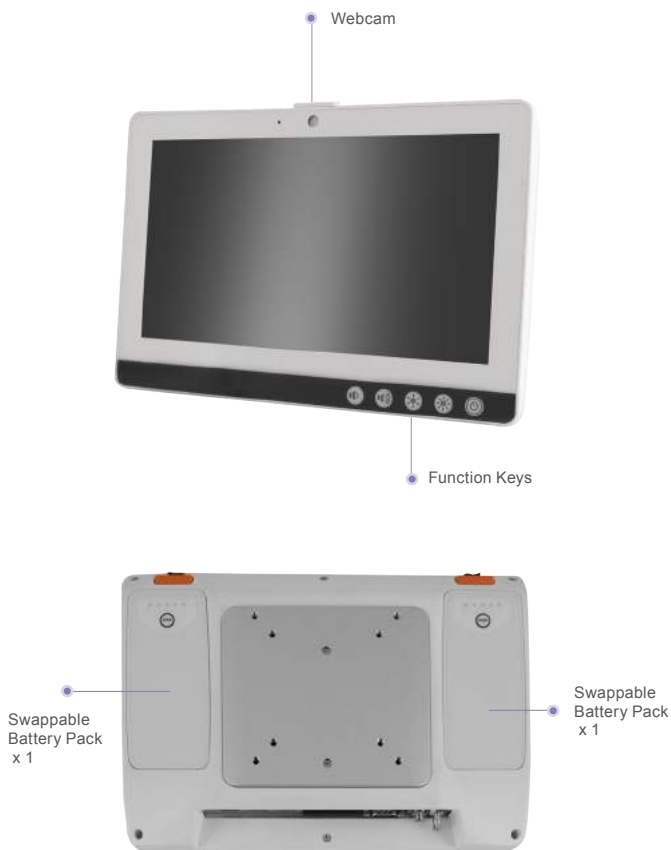

## Mobile Application Computer

**Venus-123**

11.6" Fanless 6th Generation Core i5 Mobile Computer

**Features**

- Intel® 6th Generation Core i5-6300U 3.0GHz Dual Core
- 11.6" 250-nit WXGA LCD
- Supports Non-ECC DDR4 SODIMM up to 16GB
- Capacitive Multi-Touch Screen / 5-Wire Resistive Touch Screen
- Easy Cleaning Flat Screen
- 5 Programmable Smart Function Keys
- LAN/COM Medical Isolation
- Trusted Platform Module 2.0
- Remote Management: Intel Active Management Technology
- +12V DC Input
- Dual 32.7Wh Backup Batteries

**Specifications****Main Specifications**

Processor	Intel® 6th Generation Core i5-6300U 3.0GHz Dual Core
System Memory	Non-ECC DDR4 SODIMM up to 16GB
Storage Disk Drive	M.2 Solid State Disk Drive x1
OS Support	Windows 7, Window 8.1, Window 10, Linux
Wireless Communication	802.11ac/a/b/g/n, Bluetooth V4.1
Function Key	Power On/Off, Speaker Volume Up/Down, LCD Brightness Up/Down
Power Requirement	+12V DC, Dual 32.7Wh Backup Batteries
Speaker	2W x2
Security	Trusted Platform Module 2.0, RFID Reader(optional)

**Display**

Display Size	11.6" LCD
Max. Resolution	1366 x 768
Luminance(cd/m2)(TYP)	250 nits
Max. Colors	16.7 M
Viewing Angle	90°(H)/50°(V)
Contrast Ratio	500:1
Back Light Life Time	15,000 hours
Touch Screen	5-Wire Resistive / Capacitive Multi-Touch