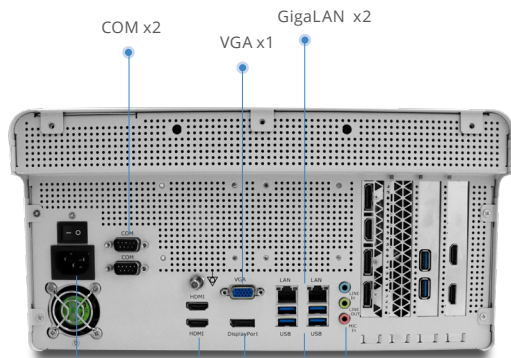

Medical PC & Monitor for Digital OR

ACCEL-VM500

Medical Video Management System with 9th Generation Intel Xeon / Core i7 CPU

Power button

USB 2.0 x2 /
USB 3.0 x2 (optional)

COM x2

VGA x1

GigaLAN x2

AC input

HDMI x2

DP x1

USB 3.0 x4

Line-in x1
Line-out x1
Mic-in x1

Features

- Intel® Xeon E-2278GE 3.3GHz / Core i7-9700E 2.6Ghz
- Supports ECC DDR4 DIMM up to 64GB memory
- Support windows video recording and video management software
- An open SDK enable user to integrate the product into environment or workflow management system
- Support Three 4K Displays: HDMI x 2, DP x 1
- Multi channels are supported to record 4K and FHD medical videos simultaneously
- Support PCIe [16] x 1, for High end graphic card (250W)

Application

- Equipment control
- Video recording in OR room
- Medical AI Application

Specifications

Main Specifications

Processor	Intel® Xeon E-2278GE 3.3GHz / Core i7-9700E 2.6Ghz
System Memory	Supports ECC DDR4 2133 DIMM x 4 up to 64GB (ECC only for Xeon CPU)
Chipset	Intel® C246
OS Support	Windows® 10, Linux (optional)
Storage Disk Drive	2.5" SATA x 2, M.2 SSD x 1
TPM	2.0

Medical Video Management System with 9th Generation Intel Xeon / Core i7 CPU

Dimension / Unit: mm

ACCEL-VM500

Ordering Information

- » ACCEL-VM500-N1-A1-0010
Medical Box PC.I7-9700E.FAN.4PCIe slot.AC 100~240V.White
- » ACCEL-VM500-N2-A1-0010
Medical Box PC.E-2278GE.FAN.4PCIe slot.AC 100~240V.White