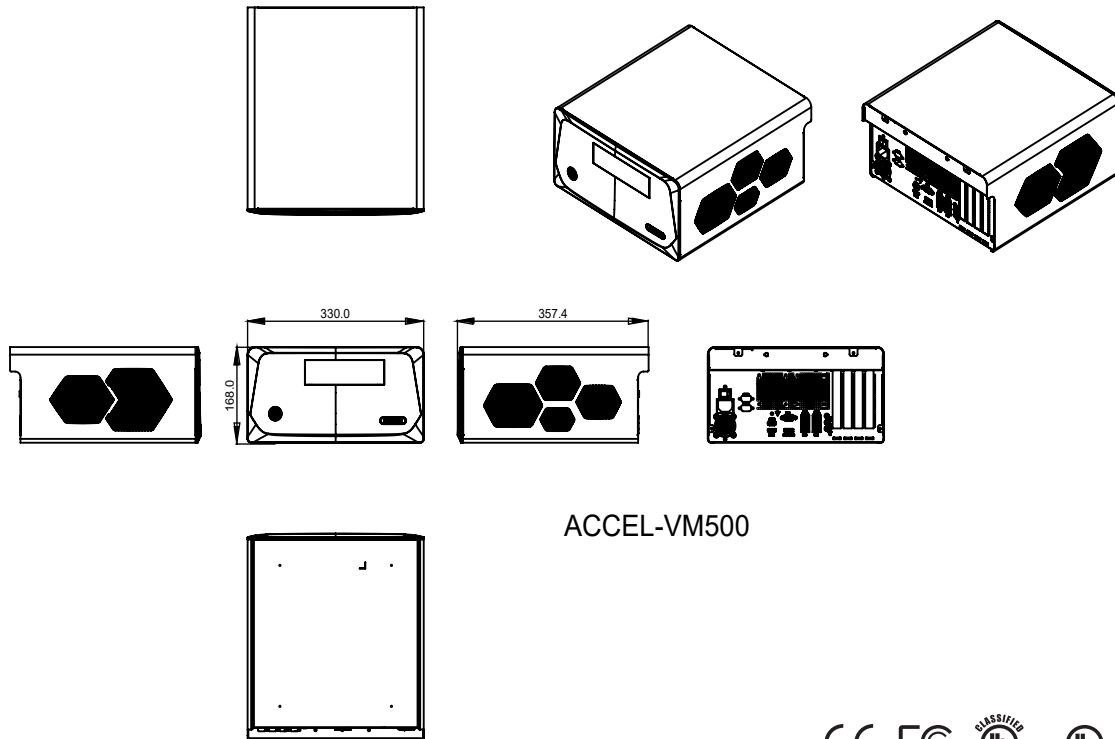

I/O

USB	USB 3.0 x 4, Front USB 2.0 x 2 or USB 3.0 x 2(optional)
Ethernet	Gigabit LAN x 2
Video Out	DP x 1, VGA x 1, HDMI x 2
Audio	Line-in, Mic-in, Line-out
Series Ports	COMx2
Extension area	M.2 E key (2230) for WIFI x1, PCIe [x16] x1 PCIe [x4] x2, PCIe [x1] x 1
Optional Capture I/O	4Kp60: HDMI 2.0 in FHD:1×HDMI, 1×DVI-I, 1×YPbPr, 1×SDI, 1×CVBS, 1×S-Video

Mechanical and Environmental

Power Consumption	100V to 240V AC Input, 500W
Operating Temperature	0°C ~ 35°C(32°F ~ 95°F)
Storage Temperature	-20°C ~ 60°C(-4°F ~ 140°F)
Dimension	330 x357.4 x168 mm
Package Size	500 x 490 x 300 mm
Gross Weight	8.6 kg
Net Weight	8 kg
Certifications	CE: EN 60601-1-2:2015(V4.0), EN 60601-1:2006/A1:2013/A12:2014 (V3.1) FCC: Part 18 Class B UL: ANSI/AAMI ES60601-1:2012 (V3.1) cUL: CAN/CSA-C22.2 No. 60601-1:2014 (V3.1)

Medical Video Management System with 9th Generation Intel Xeon / Core i7 CPU

Dimension / Unit: mm

ACCEL-VM500

Ordering Information

- » ACCEL-VM500-N1-A1-0010
Medical Box PC.I7-9700E.FAN.4PCIe slot.AC 100~240V.White
- » ACCEL-VM500-N2-A1-0010
Medical Box PC.E-2278GE.FAN.4PCIe slot.AC 100~240V.White