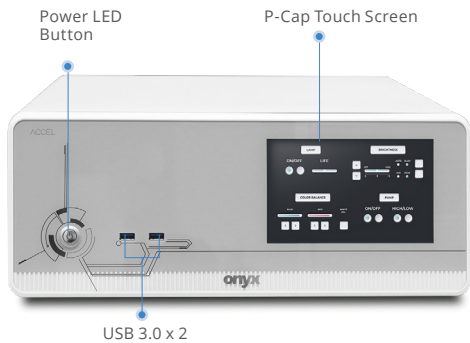

ACCEL-VM1000

Dual GPU card Medical AI Edge PC for Real time medical imaging application with intel i9-12900E processor

Features

- Intel® Core™ i9-12900E Processor 30M Cache, up to 5.00 GHz
- Support 4 x ECC DDR4 3200 288 pin Long-DIMM up to 128GB
- Optional 7" Front Screen with P-Cap Touch
- Support front dual USB 3.0
- Support GPIO and Remote Power Switch design for embedded use
- Support Dual Nvidia RTX A6000 cards and additional capture card installation
- Support 4 x PCIe Gen4 Slots for high end graphic card and capture card integration
- Support Medical Grade 1500W PSU for Dual GPU Card and 700W PSU for Single GPU card

MECHANICAL AND ENVIRONMENTAL

Power	100V to 240V AC Input , 700W or 1500W
Operating Temperature	0°C ~ 35°C(32°F ~ 95°F)
Storage Temperature	-20°C ~ 60°C(-4°F ~ 140°F)
Dimension	420 x 409 x 169 mm
Package Size	600 x 290 x 510 mm
Gross Weight	12kg
Net Weight	11kg

Dual GPU card Medical AI Edge PC for Real time medical imaging application with intel i9-12900E processor

Dimension / Unit: mm

Ordering Information

- ACCEL-VM1000-N1-A1-1010
Medical PC.i9-12900E.700W PSU, White
- ACCEL-VM1000-N1-A2-1010
Medical PC.i9-12900E.7" Panel.700W PSU.P-Cap, White
- ACCEL-VM1000-N1-A3-1010
Medical PC.i9-12900E.1500W PSU, White
- ACCEL-VM1000-N1-A4-1010
Medical PC.i9-12900E.7" Panel.1500W PSU.P-Cap , White
- ACCEL-VM1000-N2-A1-1010
Medical PC.i7-12700E.700W PSU, White
- ACCEL-VM1000-N2-A2-1010
Medical PC.i7-12700E.7" Panel.700W PSU.P-Cap, White
- ACCEL-VM1000-N2-A3-1010
Medical PC.i7-12700E.1500W PSU, White
- ACCEL-VM1000-N2-A4-1010
Medical PC.i7-12700E.7" Panel.1500W PSU.P-Cap, White