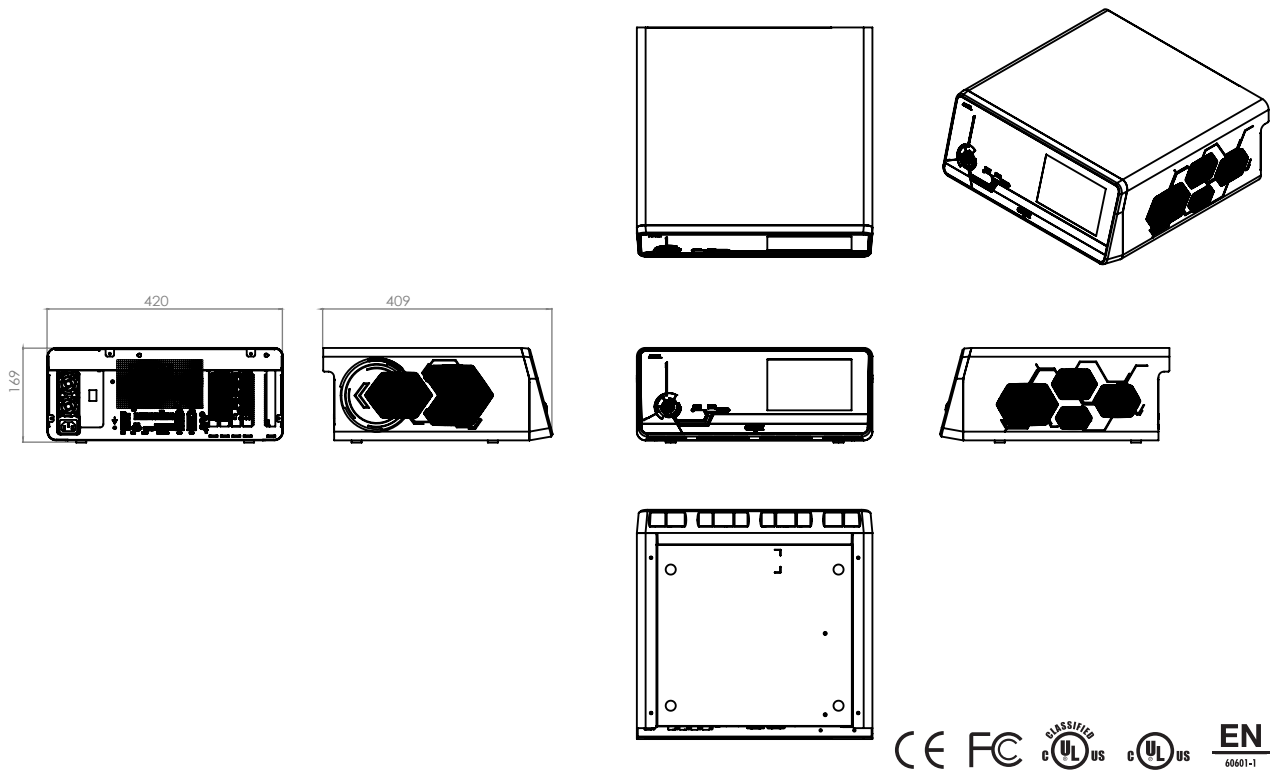

Dual GPU card Medical AI Edge PC for Real time medical imaging application with intel i9-12900E processor

Dimension / Unit: mm

Ordering Information

- ACCEL-VM1000-N1-A1-1010
  Medical PC.i9-12900E.700W PSU, White
- ACCEL-VM1000-N1-A2-1010
  Medical PC.i9-12900E.7" Panel.700W PSU.P-Cap, White
- ACCEL-VM1000-N1-A3-1010
  Medical PC.i9-12900E.1500W PSU, White
- ACCEL-VM1000-N1-A4-1010
  Medical PC.i9-12900E.7" Panel.1500W PSU.P-Cap , White
- ACCEL-VM1000-N2-A1-1010
  Medical PC.i7-12700E.700W PSU, White
- ACCEL-VM1000-N2-A2-1010
  Medical PC.i7-12700E.7" Panel.700W PSU.P-Cap, White
- ACCEL-VM1000-N2-A3-1010
  Medical PC.i7-12700E.1500W PSU, White
- ACCEL-VM1000-N2-A4-1010
  Medical PC.i7-12700E.7" Panel.1500W PSU.P-Cap, White

Optional Accessories

- 9686A60000
  (AOH)(TF)Graphics Card.NVIDIA Quadro RTXA6000.48GB.
  GDDR6.PCI-E 4.0*16.DP 1.4.NVIDIA.RTX A6000
- 9686A50000
  (AOH)(TF)Graphics Card.NVIDIA Quadro RTXA5000.24GB.
  GDDR6.PCI-E 4.0*16.DP 1.4.NVIDIA.RTX A5000