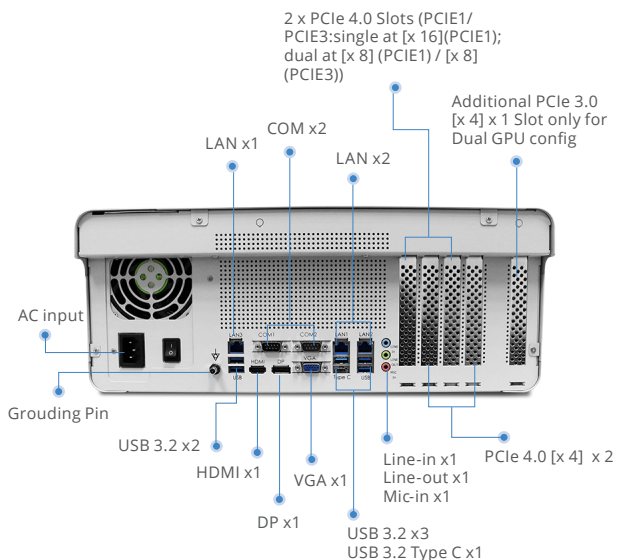

ACCEL-VM1000

Dual GPU card Medical AI Edge PC for Real time medical imaging application with intel i9-12900E processor

Features

- Intel® Core™ i9-12900E Processor 30M Cache, up to 5.00 GHz
- Support 4 x ECC DDR4 3200 288 pin Long-DIMM up to 128GB
- Optional 7" Front Screen with P-Cap Touch
- Support front dual USB 3.0
- Support GPIO and Remote Power Switch design for embedded use
- Support Dual Nvidia RTX A6000 cards and additional capture card installation
- Support 4 x PCIe Gen4 Slots for high end graphic card and capture card integration
- Support Medical Grade 1500W PSU for Dual GPU Card and 700W PSU for Single GPU card

I/O

USB	USB 3.2 Gen 2 Type A x 5, USB Gen 2 20G Type C x 1
Ethernet	GigaLAN x 1, 2.5G LAN x 2
Video Out	HDMI 2.0 x 1, DP 1.4 x 1, VGA x 1
Audio	Line-in x 1, Mic-in x 1, Line-out x 1
Series Ports	RS232 x 2
Function I/O	Remote power switch x 1 (Optional) Grounding pin x 1
Power	AC input
Front I/O	USB 3.0 x 2, Power Button x 1
Expansion I/O	2 x PCIe Gen4 Slots (PCIe1/PCIe3:single at x16(PCIe1); dual at x8 (PCIe1) / x8 (PCIe3)) with x16 connector PCIe [x 4] x 2 M.2 2230 E Key x 1 M.2 2280 M Key [PCIe x 4] x 1

Dual GPU card Medical AI Edge PC for Real time medical imaging application with intel i9-12900E processor

Dimension / Unit: mm

Ordering Information

- ACCEL-VM1000-N1-A1-1010
Medical PC.i9-12900E.700W PSU, White
- ACCEL-VM1000-N1-A2-1010
Medical PC.i9-12900E.7" Panel.700W PSU.P-Cap, White
- ACCEL-VM1000-N1-A3-1010
Medical PC.i9-12900E.1500W PSU, White
- ACCEL-VM1000-N1-A4-1010
Medical PC.i9-12900E.7" Panel.1500W PSU.P-Cap , White
- ACCEL-VM1000-N2-A1-1010
Medical PC.i7-12700E.700W PSU, White
- ACCEL-VM1000-N2-A2-1010
Medical PC.i7-12700E.7" Panel.700W PSU.P-Cap, White
- ACCEL-VM1000-N2-A3-1010
Medical PC.i7-12700E.1500W PSU, White
- ACCEL-VM1000-N2-A4-1010
Medical PC.i7-12700E.7" Panel.1500W PSU.P-Cap, White