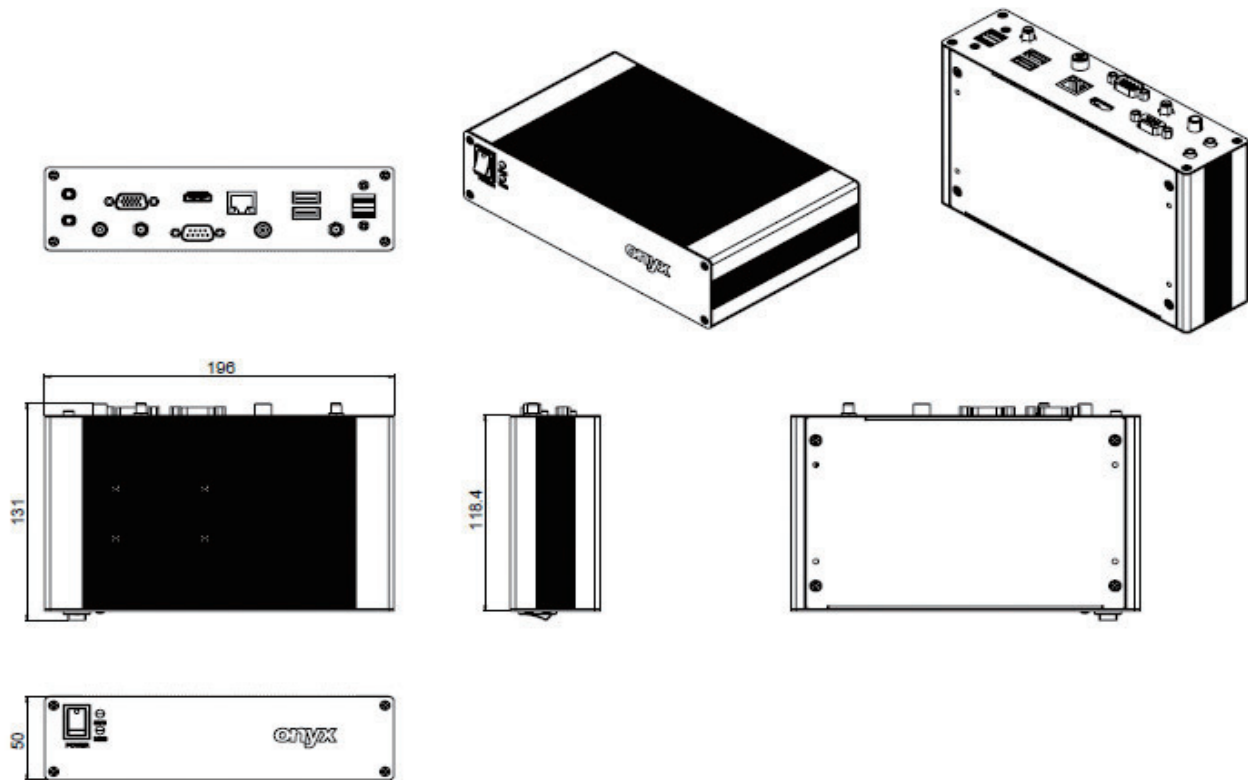

Ultra Slim Medical Grade PC with Intel Bay Trail SoC

Dimension / Unit: mm

Ordering Information

- MEDPC-2100-A1-1010
  Emb. Sys., DC 12V, 2GB RAM, 1 LAN, 1 USB 3.0, 3 USB 2.0, 1 VGA, 1HDMI, 1 COM
- MEDPC-2100-A2-1010
  Emb. Sys.Celeron J1900.DC 12V.1 VGA,1 HDMI, 1 COM.3 USB2.0,1 USB3.0.1 LAN.4G RAM.CFast

Optional Accessories

- 1757306039
  Medical Power Adaptor.100 ~ 240V.12V.5A.60W.DC.W/ Lock.Adapter.ATM065-P120(w/core)
- OPM-C16W-A7
  WLAN Kit.Atheros AR1111.802.11b/g/n+BT 4.0.Mini Card.dual white ext. antenna.for MEDPC-2100
- OPM-C15W-A11
  WLAN Kit.802.11a/b/g/n/ac.BT 5.dual ext. antenna.Intel AC9260NGWGIE.NV,999LV6.for MEDPC-2100