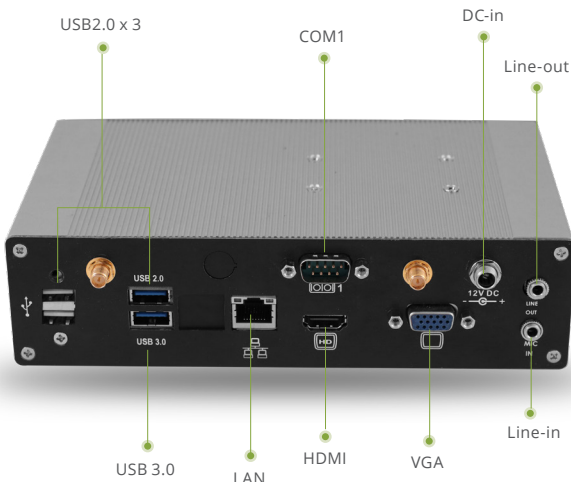

# MEDPC-2100

Ultra Slim Medical Grade PC with Intel Bay Trail SoC

Power Switch

## Features

- Intel® Bay Trail J1900 (Quad Core) 2GHz
- Multiple display output support
- Fanless easy clean design
- Mini Size

### I/O

USB	USB 2.0 x 3, USB 3.0 x 1
COM Port	RS-232 x 1
Video Interface	VGA x 1, HDMI 1.4a x 1
Power Jack	DC Power Input Connector
Ethernet	GbE LAN x 1 by RJ-45
SMA Connector	SMA Connector for WLAN antenna (removable) (optional)
Power Switch	1 Power switch button and 2 LED indicator (HDD, SYS) (Orange Red, Green)
Audio	Line out / Line-in