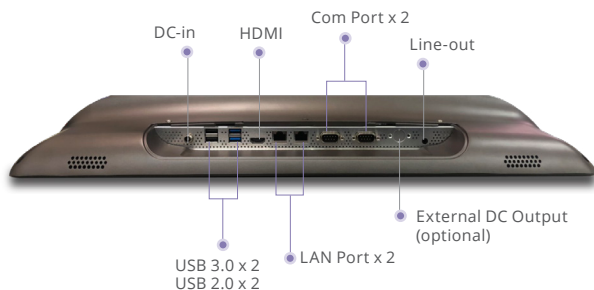

Medical Cart Computer

Venus-243-AMD

23.8" Dual Hot Swappable Battery Medical Cart Computer

Features

- Medical grade certified (EN60601-1/UL60601-1)
- Cleanability with hospital solvents (front IP65/rear IPX1)
- Hot swappable design, support 24/7 run time
- AMD Ryzen™ V1202B / V1605B
- Support remote monitor/control/update (ORION compatible)
- Lightweight design
- Front reading light bar

Display

Display Size	23.8" VA panel
Resolution	1920 x 1080
Max. Colors	16.7M
Contrast Ratio	3000:1
Luminance (cd/m2)	250

I/O

USB	Rear I/O : USB 3.0 x2, USB 2.0 x2 Side I/O : USB 3.0 x2
Video Out	HDMI
COM	COM port x2 (isolated optional)
Audio	Combo Audio port x1
Security	Kensington slot
Ethernet	Gigabit LAN x 2
DC-in	24V 2.5mm DC connector x1

Mechanical and Environmental

VESA	75/100 mm VESA mount
Operating Temperature	0°C ~ 40°C(32°F ~ 104°F)
Storage Temperature	-20°C ~ 60°C(-4°F ~ 140°F)
Storage Humidity	10%~95%@40°C, non-condensing
Degree of Protection	Front Panel: IP65 ; Rear: IPX1
Dimension	607(L) x 78(W) x 404(H) mm
Net Weight without Battery	8kg (17.6 lbs)
Packing Size	730(L) x 240(W) x 550(H) mm
Gross Weight	12kg (26.5 lbs)
Certifications	CE: EN 60601-1-2:2015(V4.0), EN 60601-1:2006/ A1:2013(V3.1) FCC: Part 18 Class B UL: ANSI/AAMI ES60601-1:2012 (V3.1) cUL: CAN/CSA-C22.2 No. 60601-1:2014 (V3.1)