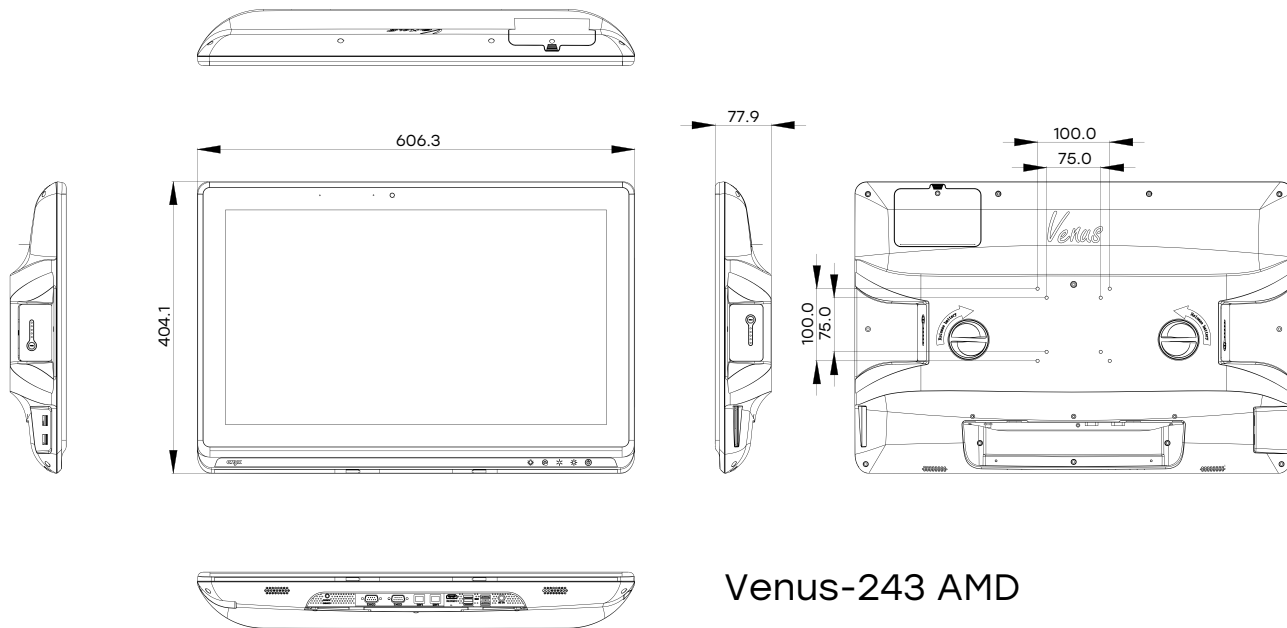

Display

Display Size	23.8" VA panel
Resolution	1920 x 1080
Max. Colors	16.7M
Contrast Ratio	3000:1
Luminance (cd/m2)	250

I/O

USB	Rear I/O : USB 3.0 x2, USB 2.0 x2 Side I/O : USB 3.0 x2
Video Out	HDMI
COM	COM port x2 (isolated optional)
Audio	Combo Audio port x1
Security	Kensington slot
Ethernet	Gigabit LAN x 2
DC-in	24V 2.5mm DC connector x1

Mechanical and Environmental

VESA	75/100 mm VESA mount
Operating Temperature	0°C ~ 40°C(32°F ~ 104°F)
Storage Temperature	-20°C ~ 60°C(-4°F ~ 140°F)
Storage Humidity	10%~95%@40°C, non-condensing
Degree of Protection	Front Panel: IP65 ; Rear: IPX1
Dimension	607(L) x 78(W) x 404(H) mm
Net Weight without Battery	8kg (17.6 lbs)
Packing Size	730(L) x 240(W) x 550(H) mm
Gross Weight	12kg (26.5 lbs)
Certifications	CE: EN 60601-1-2:2015(V4.0), EN 60601-1:2006/ A1:2013(V3.1) FCC: Part 18 Class B UL: ANSI/AAMI ES60601-1:2012 (V3.1) cUL: CAN/CSA-C22.2 No. 60601-1:2014 (V3.1)

ALL PRODUCT, PRODUCT SPECIFICATIONS AND DATA ARE SUBJECT TO CHANGE WITHOUT NOTICE TO IMPROVE RELIABILITY, FUNCTION OR DESIGN OR OTHERWISE.

23.8" Dual Hot Swappable Battery Medical Cart Computer

Dimension / Unit: mm