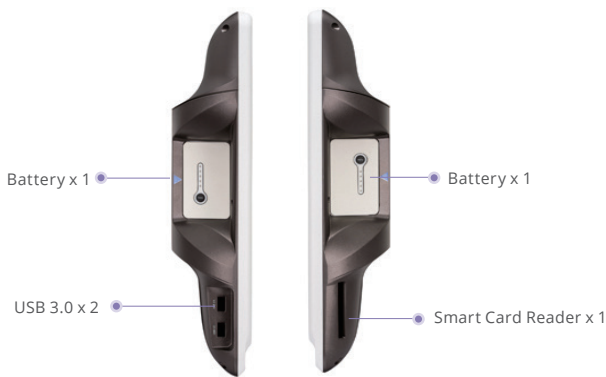

Medical Cart Computer

Venus-243-AMD

23.8" Dual Hot Swappable Battery Medical Cart Computer

Features

- Medical grade certified (EN60601-1/UL60601-1)
- Cleanability with hospital solvents (front IP65/rear IPX1)
- Hot swappable design, support 24/7 run time
- AMD Ryzen™ V1202B / V1605B
- Support remote monitor/control/update (ORION compatible)
- Lightweight design
- Front reading light bar

Display

Display Size	23.8" VA panel
Resolution	1920 x 1080
Max. Colors	16.7M
Contrast Ratio	3000:1
Luminance (cd/m2)	250

I/O

USB	Rear I/O : USB 3.0 x2, USB 2.0 x2 Side I/O : USB 3.0 x2
Video Out	HDMI
COM	COM port x2 (isolated optional)
Audio	Combo Audio port x1
Security	Kensington slot
Ethernet	Gigabit LAN x 2
DC-in	24V 2.5mm DC connector x1

Mechanical and Environmental

VESA	75/100 mm VESA mount
Operating Temperature	0°C ~ 40°C(32°F ~ 104°F)
Storage Temperature	-20°C ~ 60°C(-4°F ~ 140°F)
Storage Humidity	10%~95%@40°C, non-condensing
Degree of Protection	Front Panel: IP65 ; Rear: IPX1
Dimension	607(L) x 78(W) x 404(H) mm
Net Weight without Battery	8kg (17.6 lbs)
Packing Size	730(L) x 240(W) x 550(H) mm
Gross Weight	12kg (26.5 lbs)
Certifications	CE: EN 60601-1-2:2015(V4.0), EN 60601-1:2006/ A1:2013(V3.1) FCC: Part 18 Class B UL: ANSI/AAMI ES60601-1:2012 (V3.1) cUL: CAN/CSA-C22.2 No. 60601-1:2014 (V3.1)